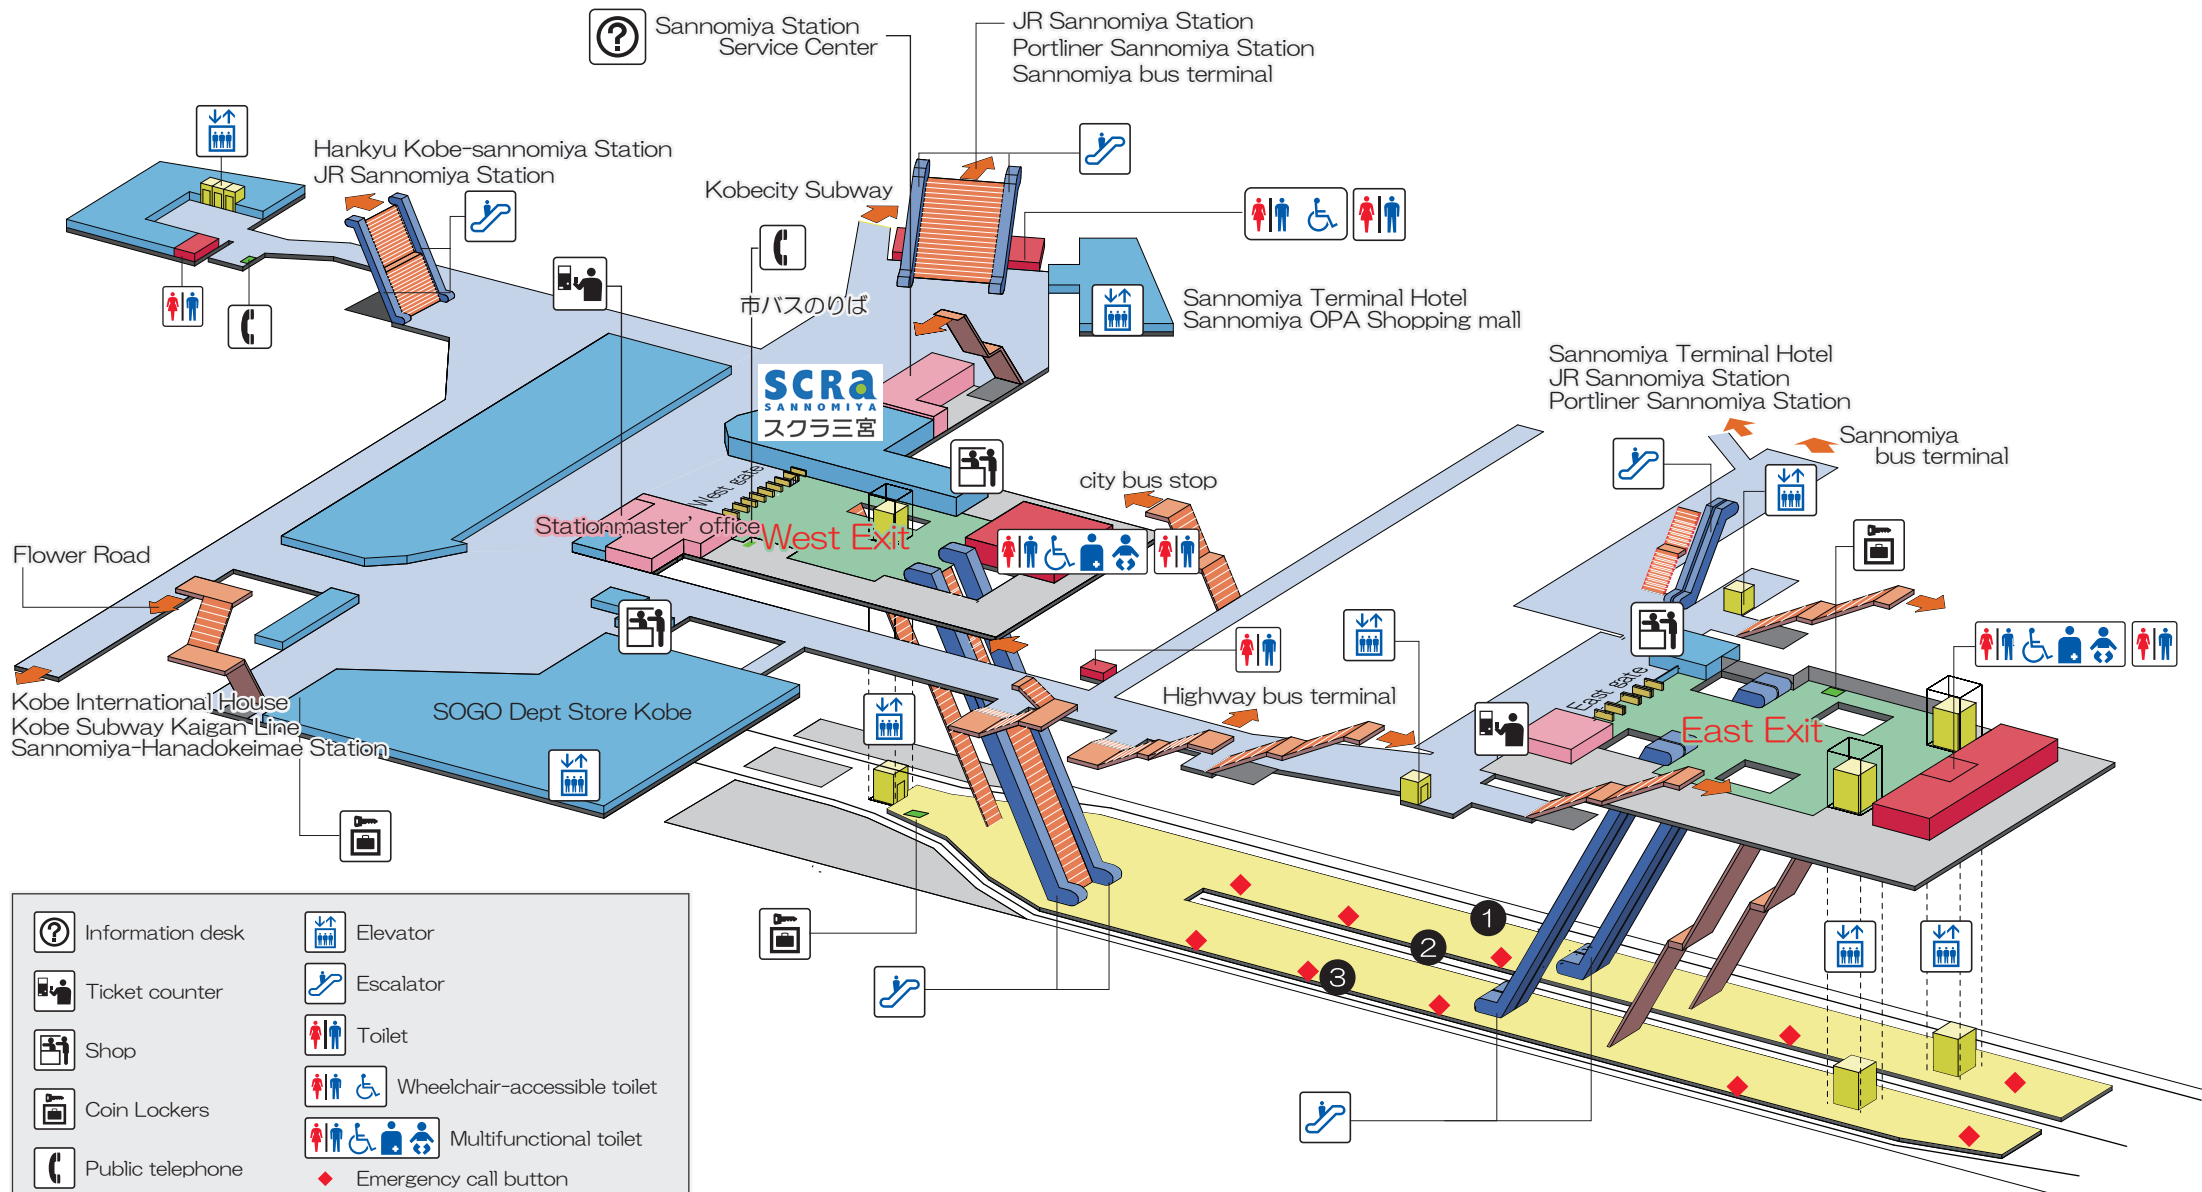

Kobe-Sannomiya Station

- | | |
|------------------|------------------------------|
| Information desk | Elevator |
| Ticket counter | Escalator |
| Shop | Toilet |
| Coin Lockers | Wheelchair-accessible toilet |
| Public telephone | Multifunctional toilet |
| | Emergency call button |

Platform Guide

- | | |
|---------------------------|--------------------------|
| 1 for Umeda | 2 for Osaka Namba |
| 3 for Sanyo-Himeji | |