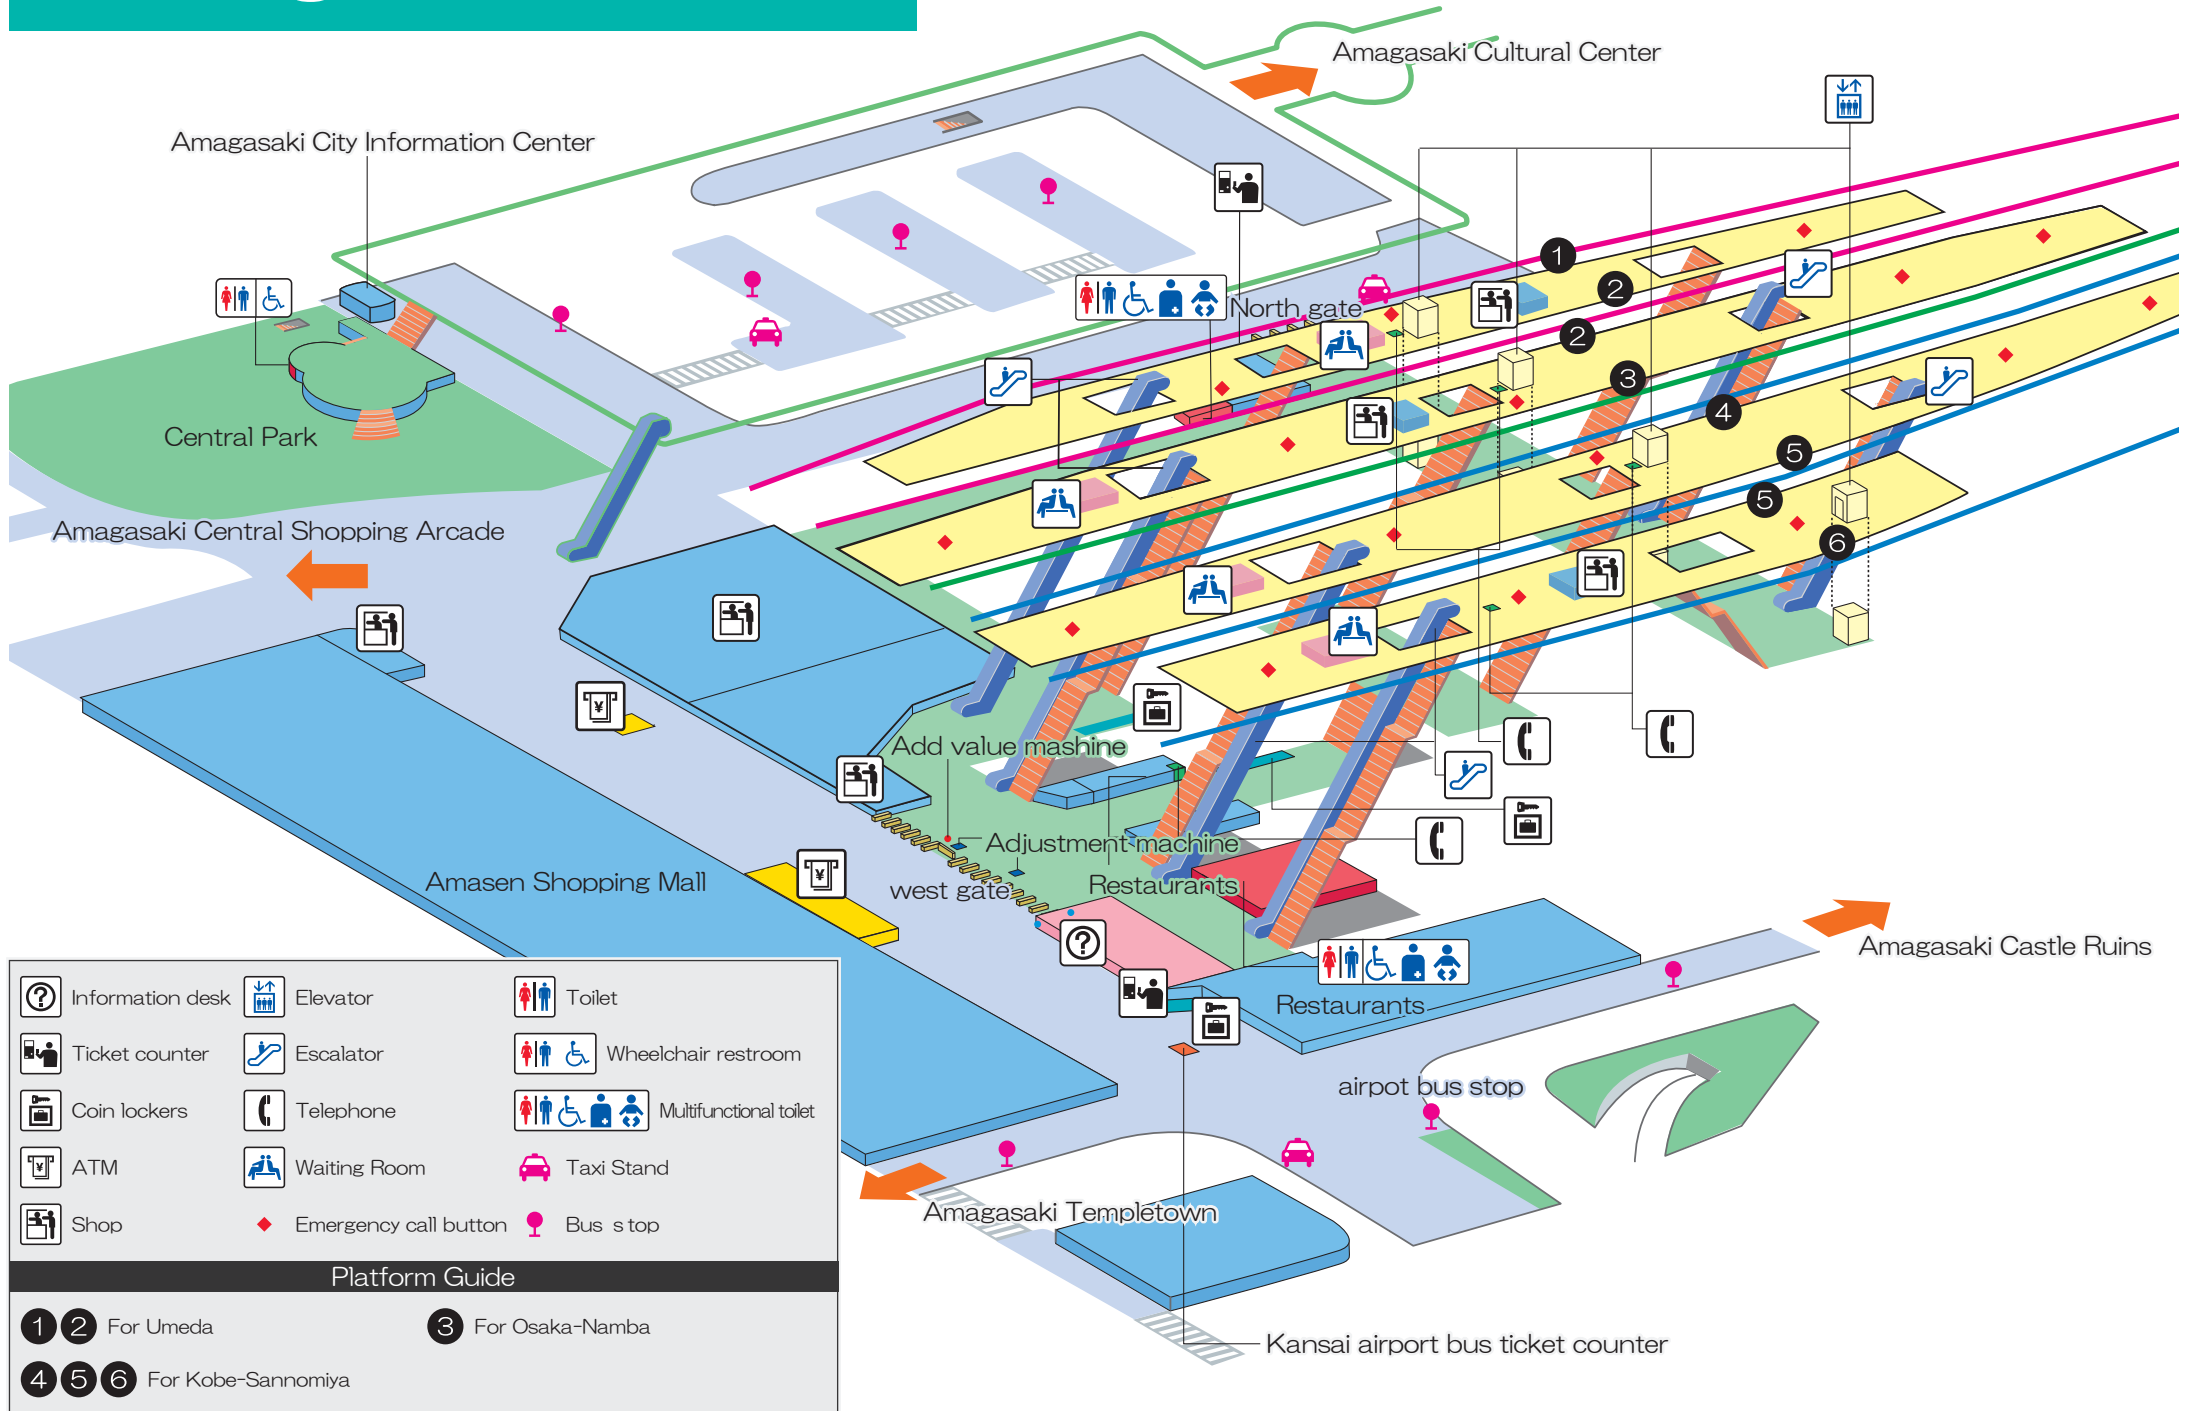

# Amagasaki Station

**Platform Guide**

① ② For Umeda                      ③ For Osaka-Namba

④ ⑤ ⑥ For Kobe-Sannomiya